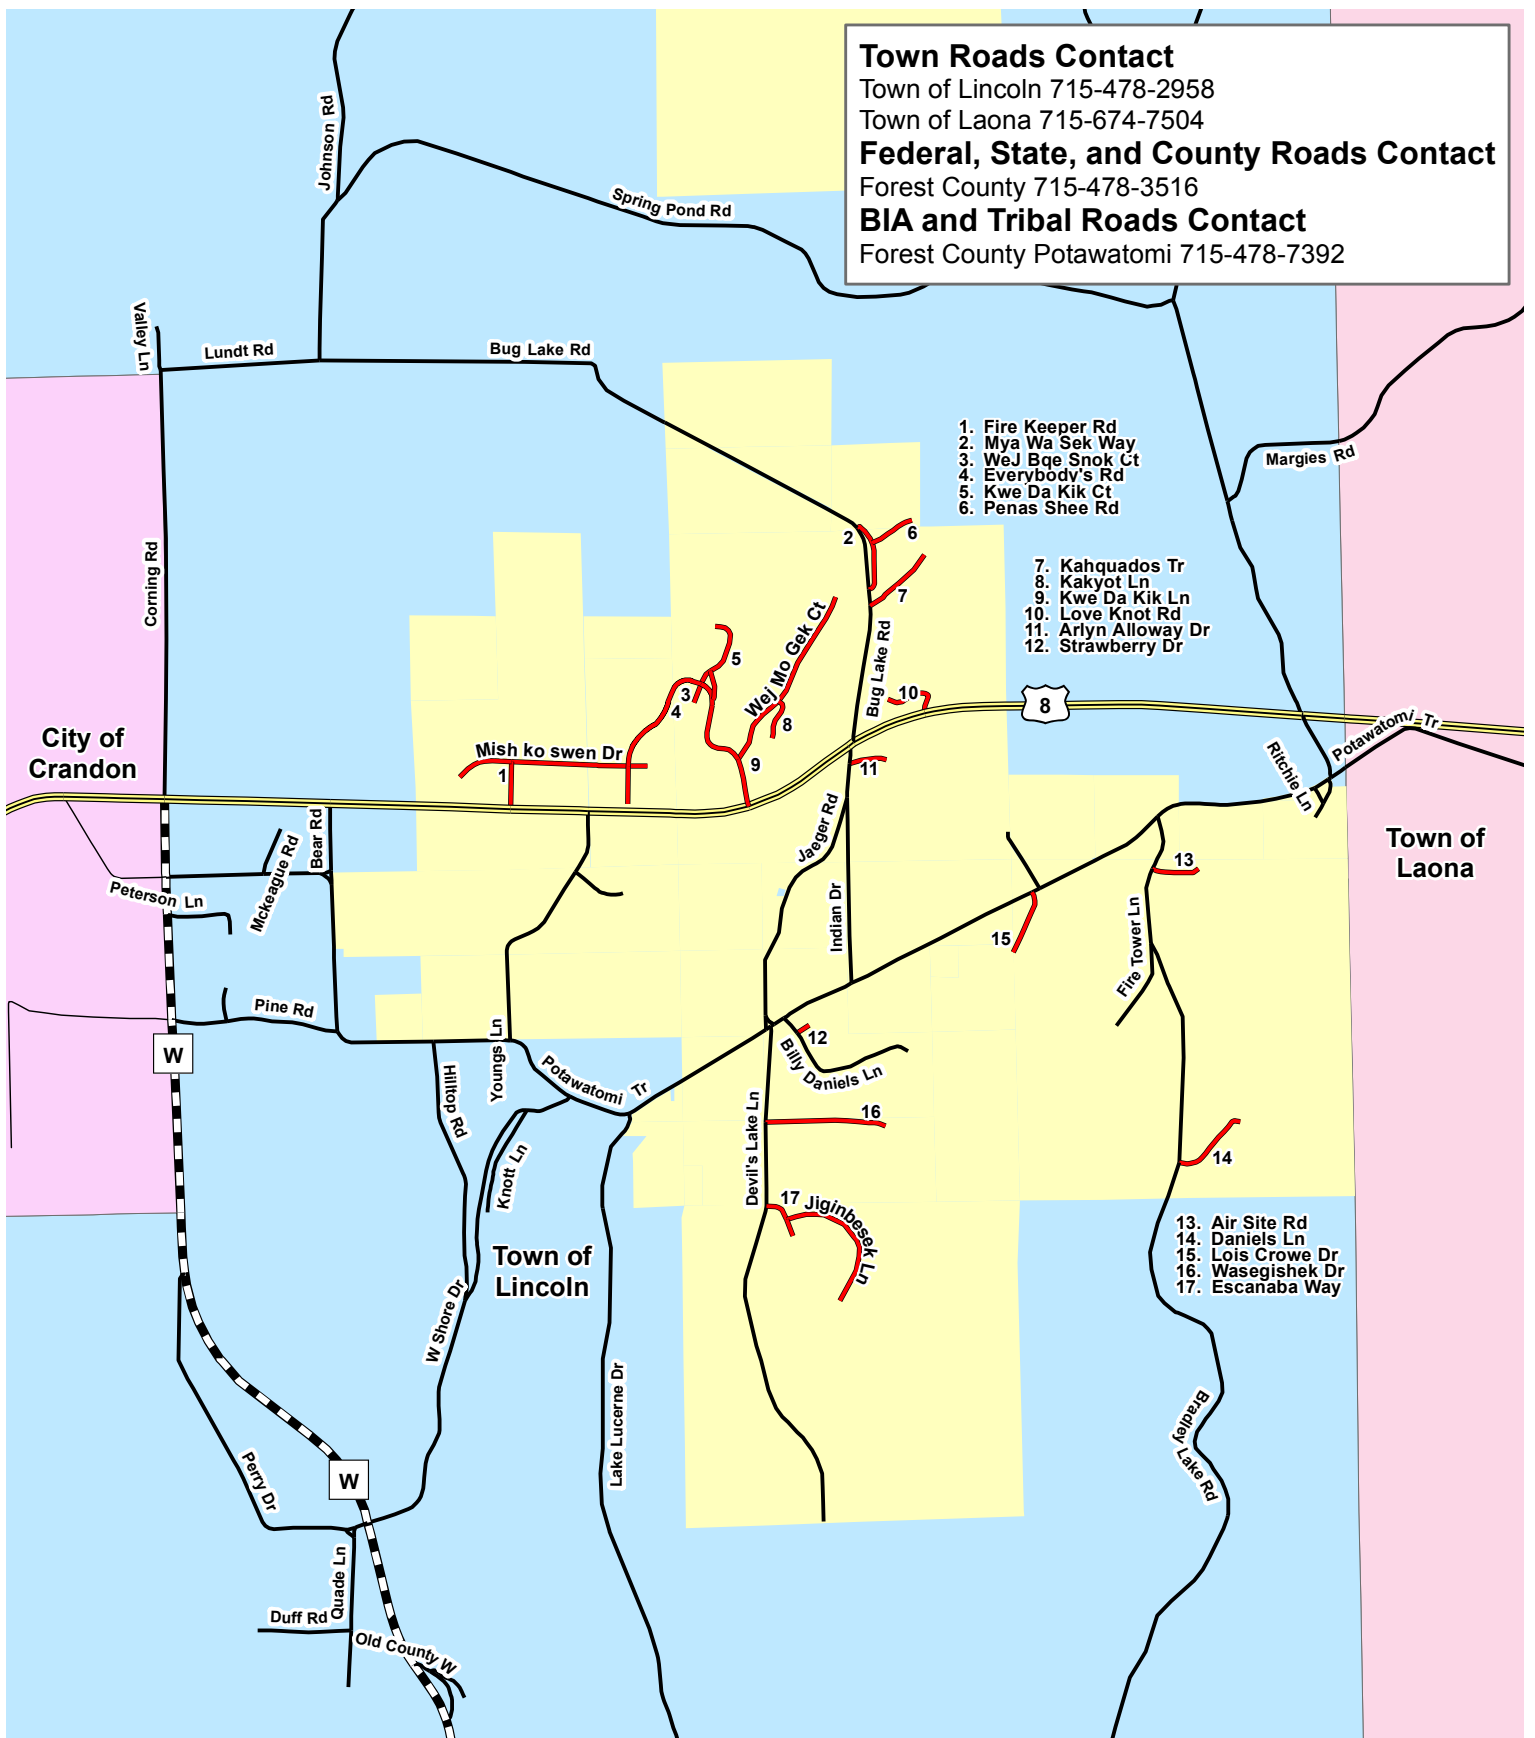

Non-FCP Roads Responsibility - Stone Lake Area

Town Roads Contact

Town of Lincoln 715-478-2958

Town of Laona 715-674-7504

Federal, State, and County Roads Contact

Forest County 715-478-3516

BIA and Tribal Roads Contact

Forest County Potawatomi 715-478-7392

Legend

- US Highway
- County Highway
- Town Road
- City
- BIA, Tribal Road
- Tribal Lands
- City of Crandon
- Town of Laona
- Town of Lincoln