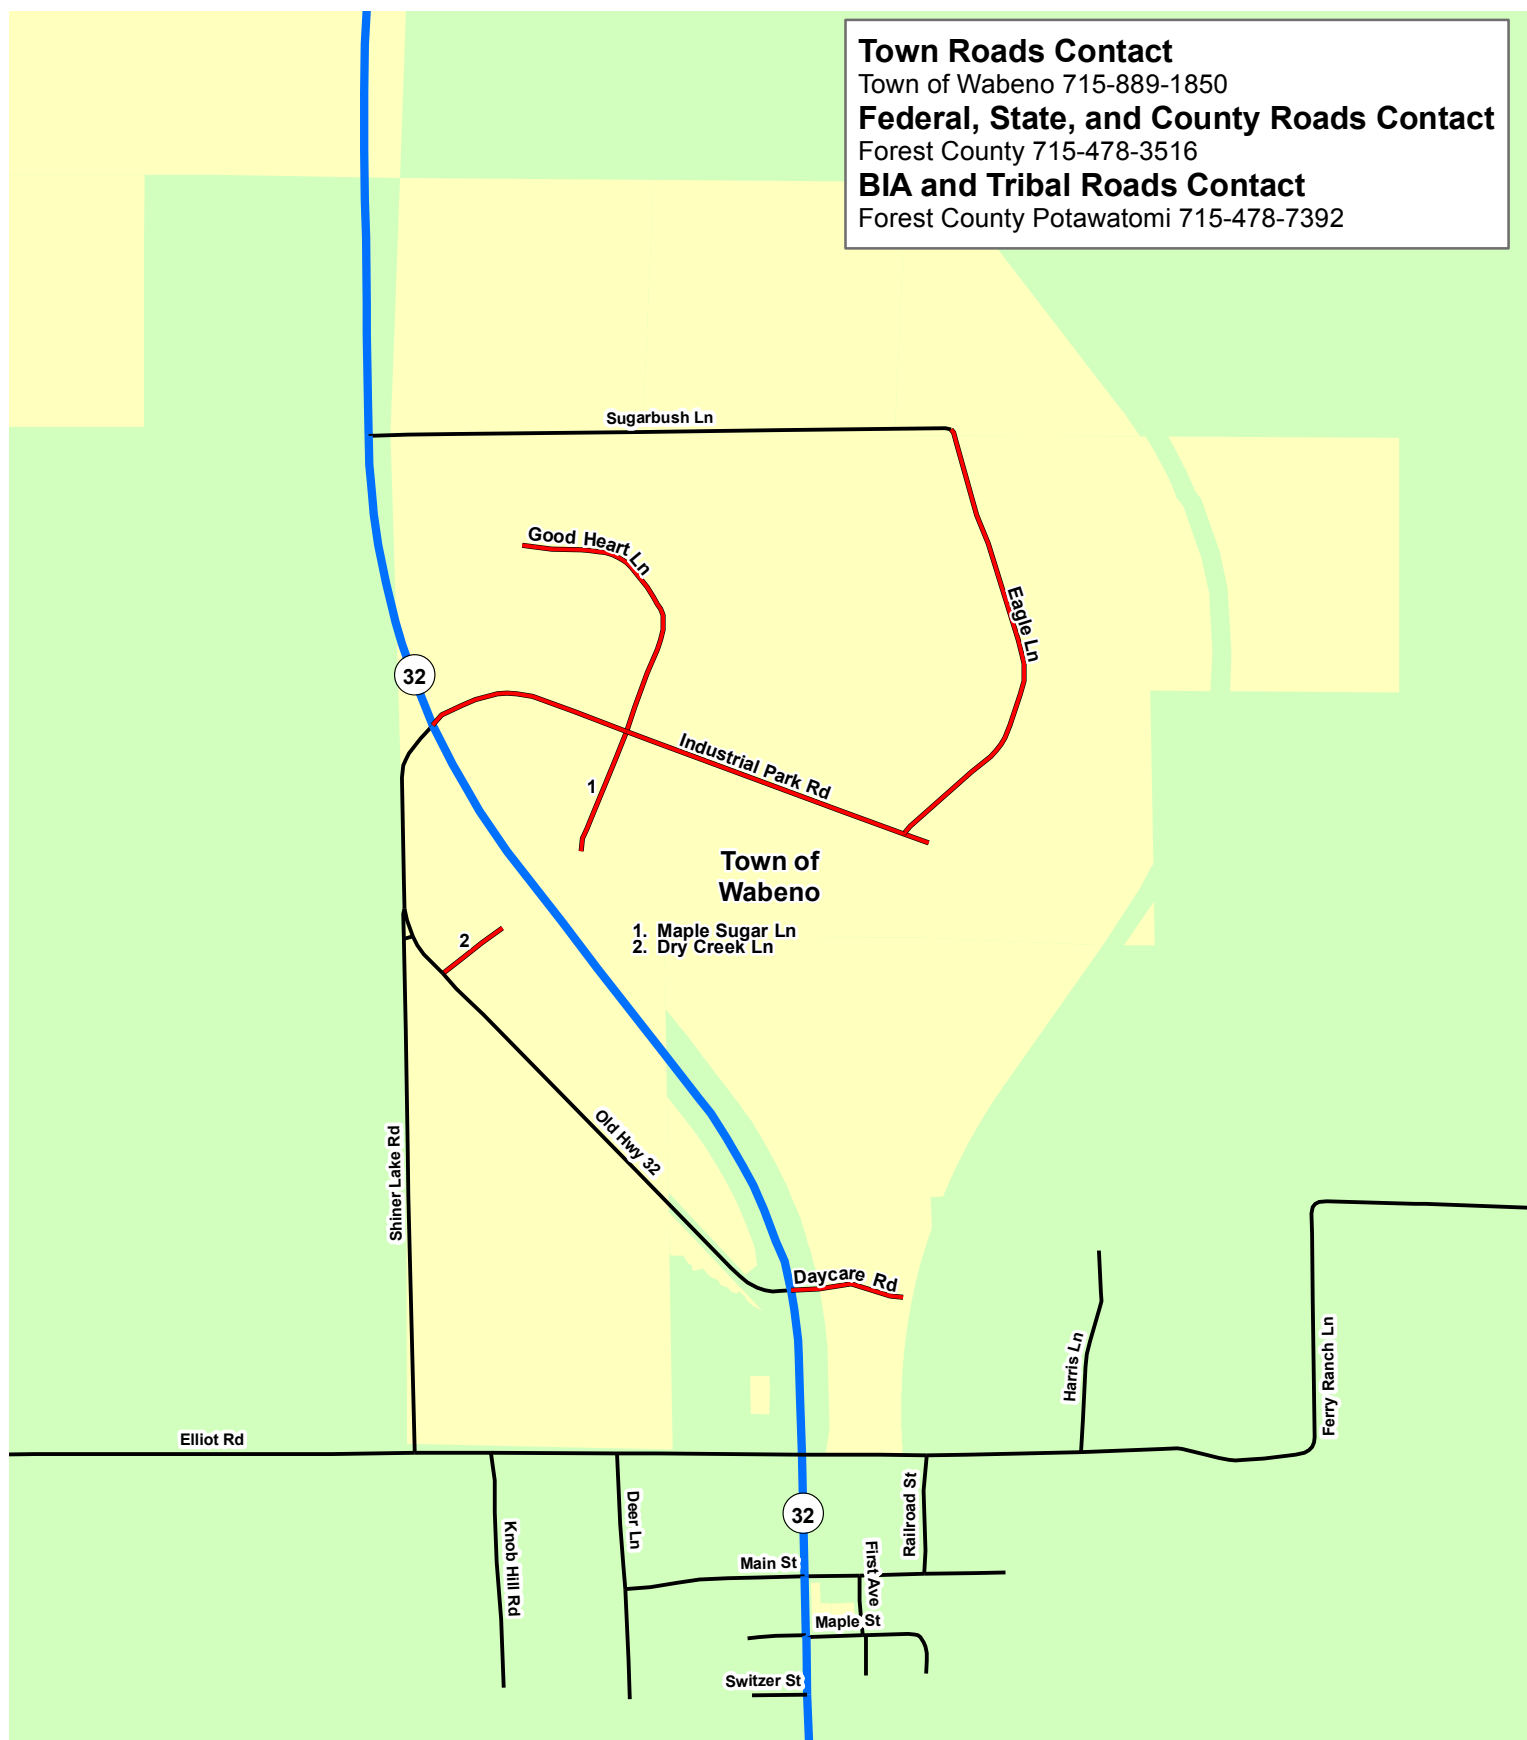

Town of Wabeno
 1. Maple Sugar Ln
 2. Dry Creek Ln

FOREST COUNTY POTAWATOMI
 GEOGRAPHIC
 INFORMATION SYSTEM

No warranty is made, expressed or implied, as to the accuracy of the information used. The data layers are a representation of current data to the best of our knowledge and may contain errors. It is not a legally recorded map and cannot be substituted for field-verified information.

- Legend**
- State Highway
 - Town Road
 - BIA; Tribal Road
 - Tribal Lands
 - Town of Wabeno

Date: 5/10/2016