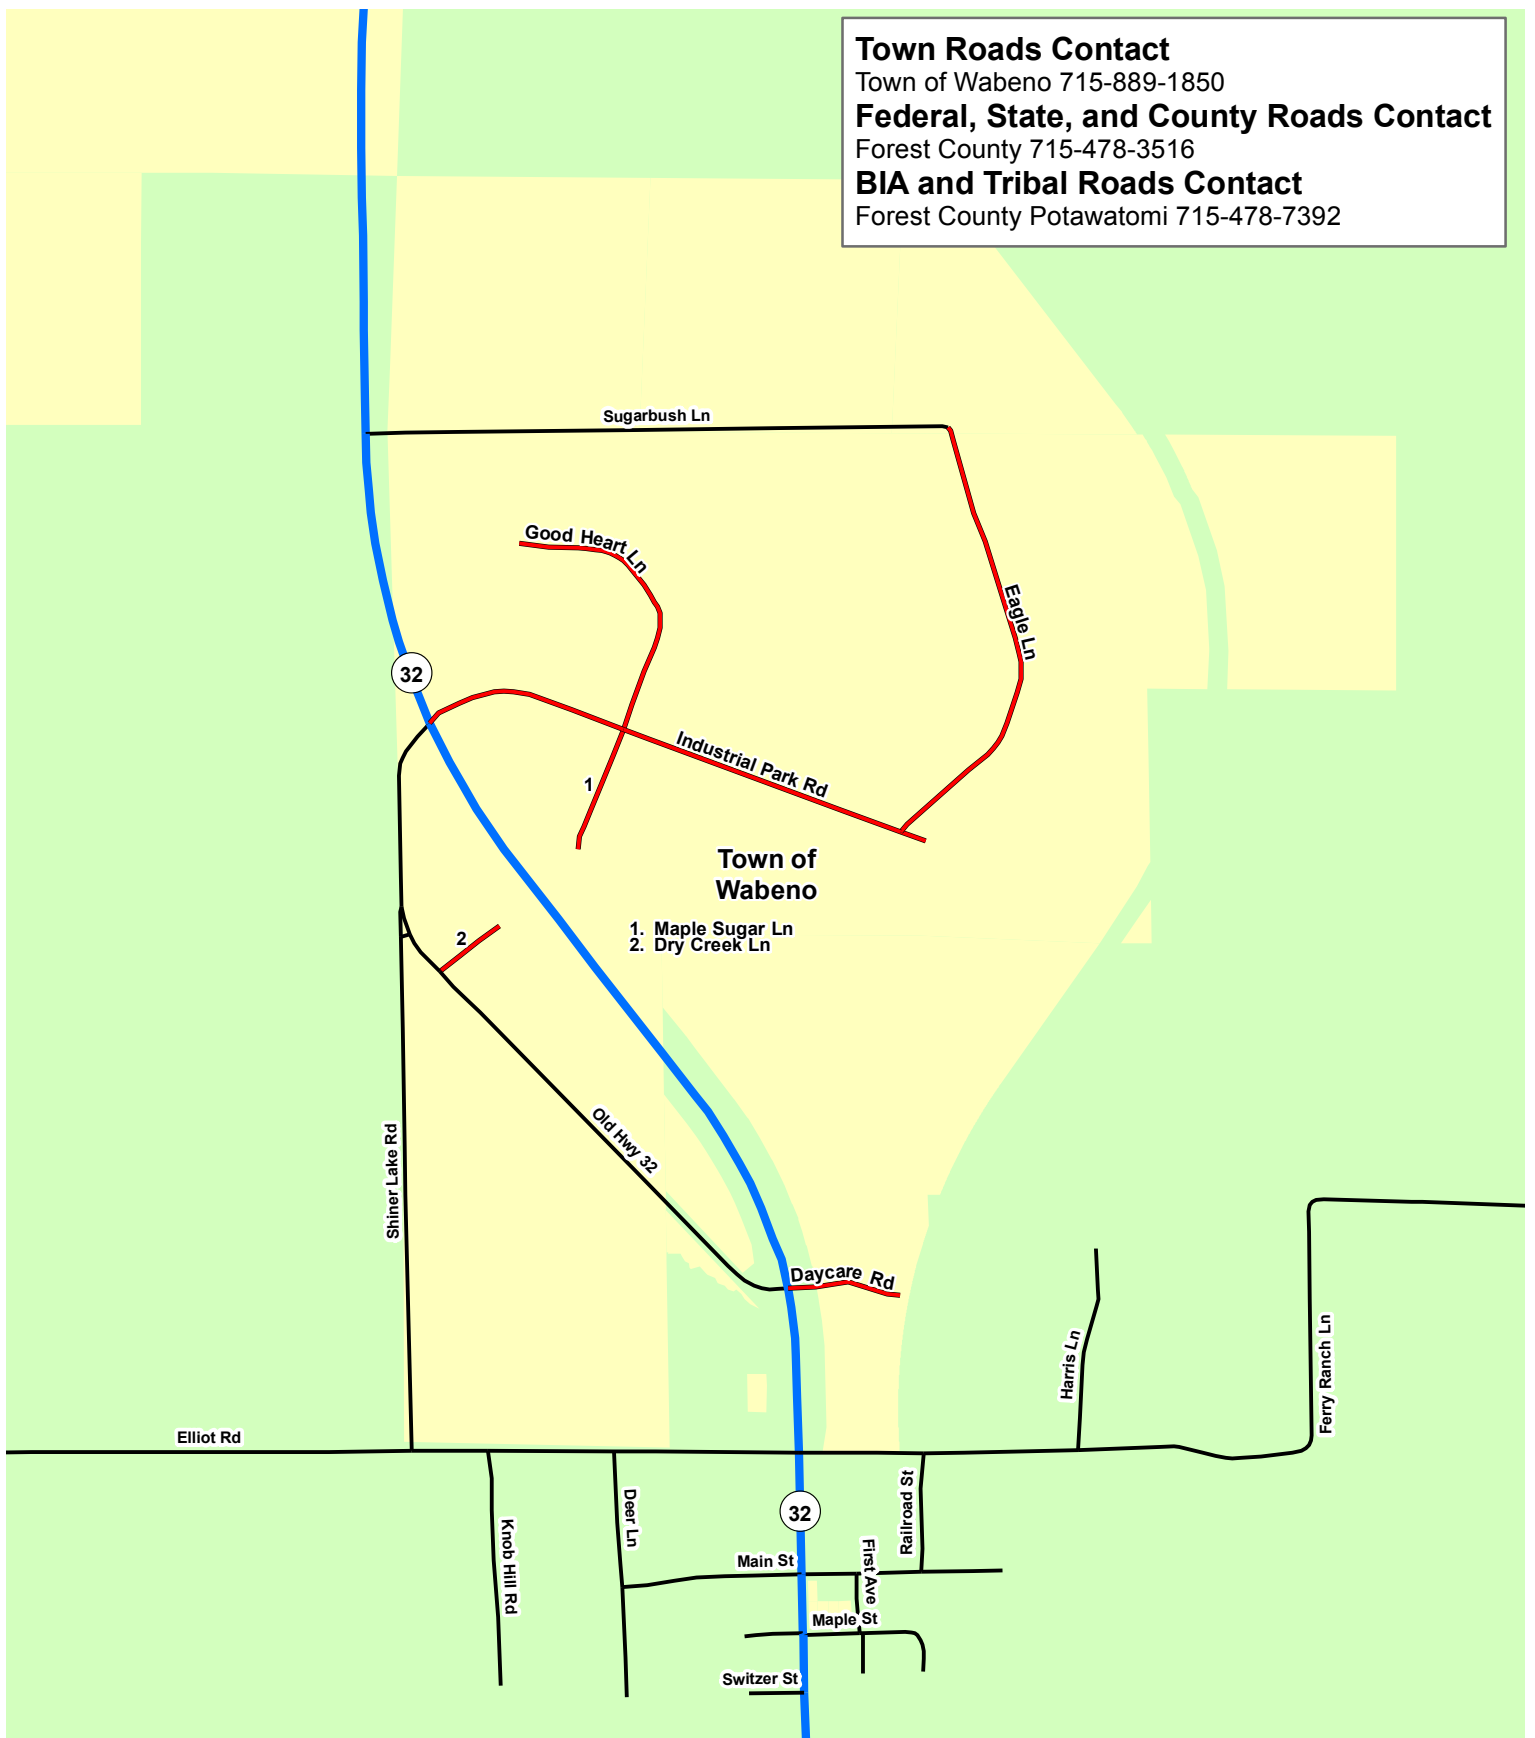

Non-FCP Roads Responsibility - Carter Area

Town Roads Contact

Town of Wabeno 715-889-1850

Federal, State, and County Roads Contact

Forest County 715-478-3516

BIA and Tribal Roads Contact

Forest County Potawatomi 715-478-7392

Town of Wabeno

- 1. Maple Sugar Ln
- 2. Dry Creek Ln

Legend

- State Highway
- Town Road
- BIA; Tribal Road
- Tribal Lands
- Town of Wabeno